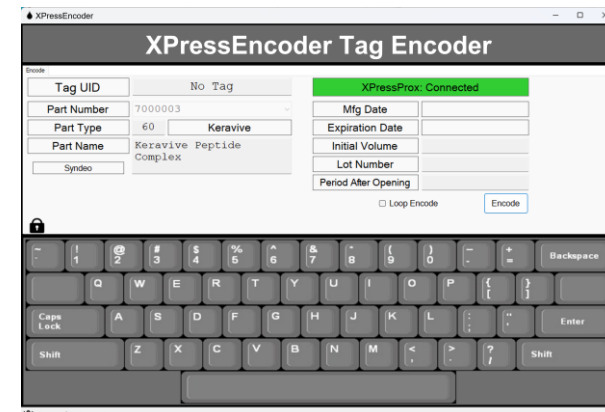

Encoding Operation

Intuitive operator HMI screen reduces errors with pre-filled drop-down menus.