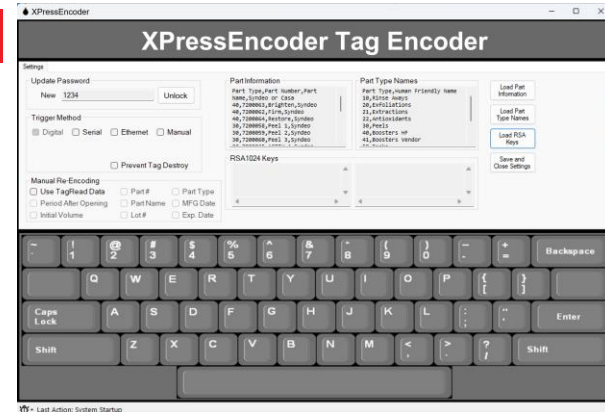

Specifications

Fully Customized RFID Encoding Support	HF--ISO 15693, ISO 14443A/B LF--Most all common chips UHF--ISO 18000-6C EPC Gen 2
PLC Triggering	Onboard digital GPIO for direct high/low voltage signaling
	Serial input
	TCP Ethernet input
	Custom options available
Tag Encryption Capability	Fully customizable for each customer including RSA 1028
Operating System	Windows 10
Host PC	Designed for touch panel PC use with tower and notebook options
Remote Access	Client defined remote access for RFID tag data updates and for retrieving tag encoding log file histories

XPressRFID provides consulting and professional services to help design, install, and maintain custom RFID solutions for any commercial application. Contact us today to learn more. We're here to help.

XPressRFID is the online source for all things RFID. Shop our ready to ship inventory of RFID Tags and Cards, Readers, Printers, and Antennas for any use case.

Admin Console

Admins can manage passwords, operator menus, RSA encryption keys, and more.