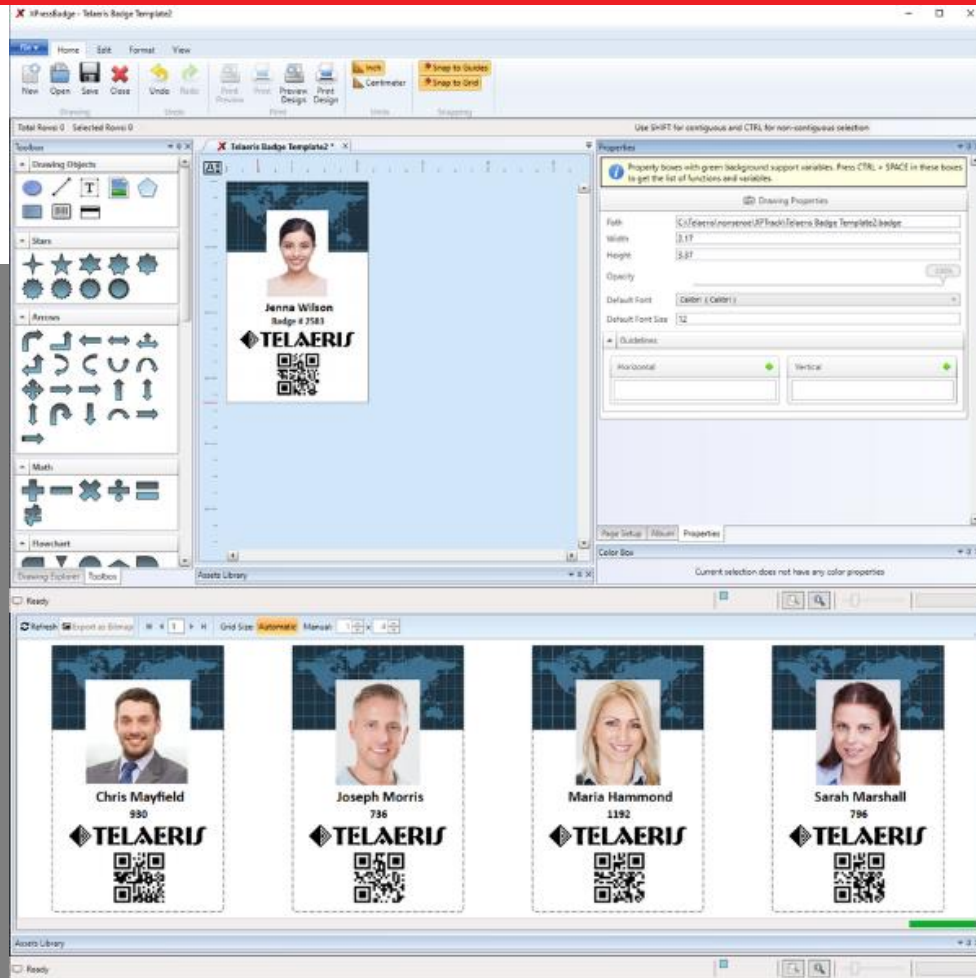

Affordable ID Design Software

- Design Professional Looking IDs Easily
- Integrates with Access Control Systems
- Unlimited IDs & Designs for One Price
- Compatible with Most ID Badge Printers
- Download & Try for FREE Today!

XPressBadge Software Application

XPressBadge security badge design software makes it easy to custom design professional looking IDs and security badges for any organization, automatically populate worker / visitor personalization directly from an access control system and print to badge printers.