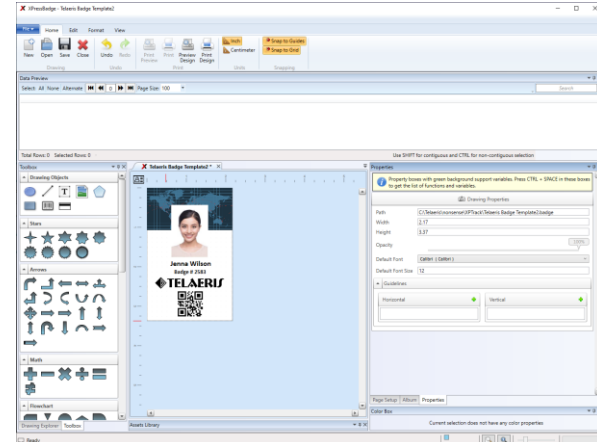

Specifications

Supported Physical Access Control Systems (PACS) Database Types	SQL Server SQLite ODBC OleDB Oracle MySQL CSV Tab Delimited
Operating System	Windows 10 or higher .NetFramework 4.7
Storage Requirements	50 MB
Desktop Card Printers	Desktop Card Printers that utilize Windows drivers
Try Before You Buy	30 Days All Features Enabled Download Remote Technical Support Included

XPRESSRFID provides consulting and professional services to help design, install, and maintain custom RFID solutions for any commercial application. Contact us today to learn more. We're here to help.

XPRESSRFID is the online source for all things RFID. Shop our ready to ship inventory of RFID Tags and Cards, Readers, Printers, and Antennas for any use case.

Easily Design Pro Badges