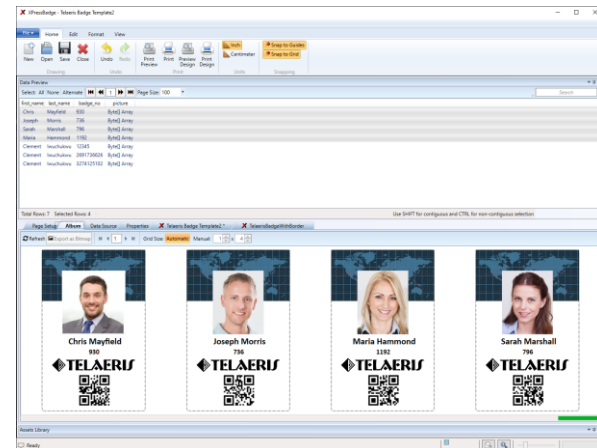

Access Control Integration