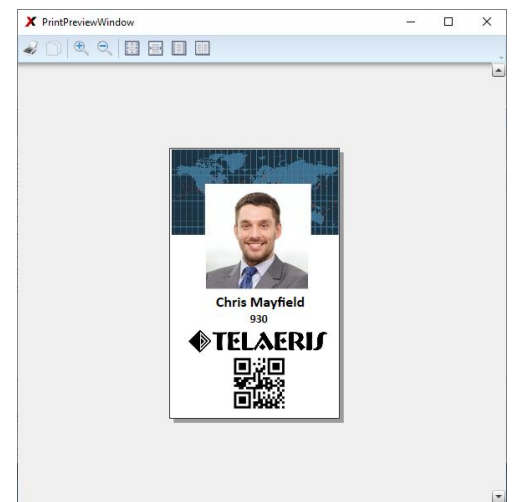

Print To Most Badge Printers